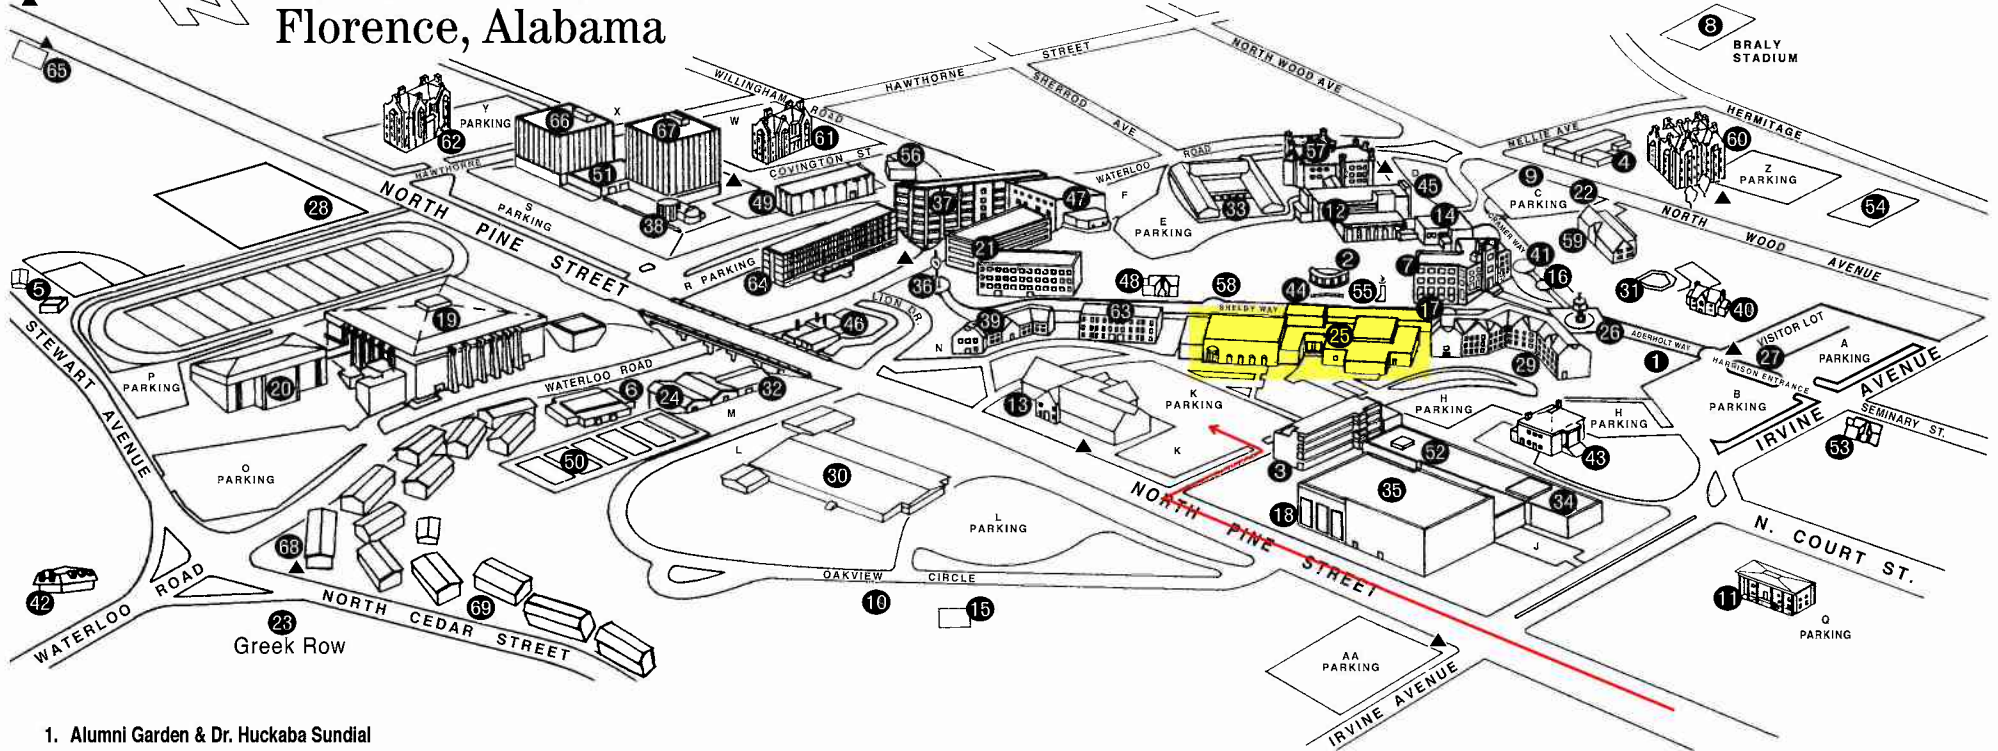

UNIVERSITY OF NORTH ALABAMA

Florence, Alabama

1. Alumni Garden & Dr. Huckaba Sundial
2. (Memorial) Amphitheater
3. Art Building - AB
4. Baptist Student Center
5. Baseball Press Box & Locker Room
6. Bennett Infirmary
7. Bibb Graves Hall - G
8. Braly Municipal Stadium
9. Center for Women's Studies
10. Christian Student Center
11. Coby Hall
12. Collier Library
13. Communications Building - CB
14. Computer Center
15. Cooperative Campus Ministries
16. (Dr. Luckey) Crocker Fountain
17. (Drs. Jack & Margie) Crocker Fountain
18. (Lurleen B. Wallace) Fine Arts Center
19. Flowers Hall - FH
20. Flowers Hall Annex

21. Floyd Hall (Science Building) - FSB
22. Forensic Science Building
23. Greek Row
24. Greenhouse
25. (Robert M.) Guillot University Center - GUC
26. (Laura M.) Harrison Plaza
27. Information Kiosk
28. Intramural Field
29. Keller Hall/Raburn Wing - K/R
30. Kilby School - KS
31. (George H. Carroll) Lion Habitat
32. Maintenance Building
33. Mathematics Building - MAB
34. Music Building - MB
35. (E.B.) Norton Auditorium - NA
36. (Nancy B. & Jack) Opler Street Clock
37. Parking Facility
38. Planetarium/Observatory - PL

Off Campus Facilities

70. East Campus - 1640 Tune Ave. (formerly Powell School)
71. Soccer Field - North Florence Park
72. Softball Field - Cox Creek Park

▲ Intracampus Bus Stop